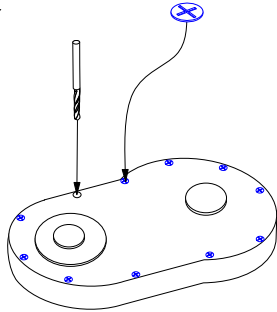

WARNING

EXAMPLES

PRZYKŁADY