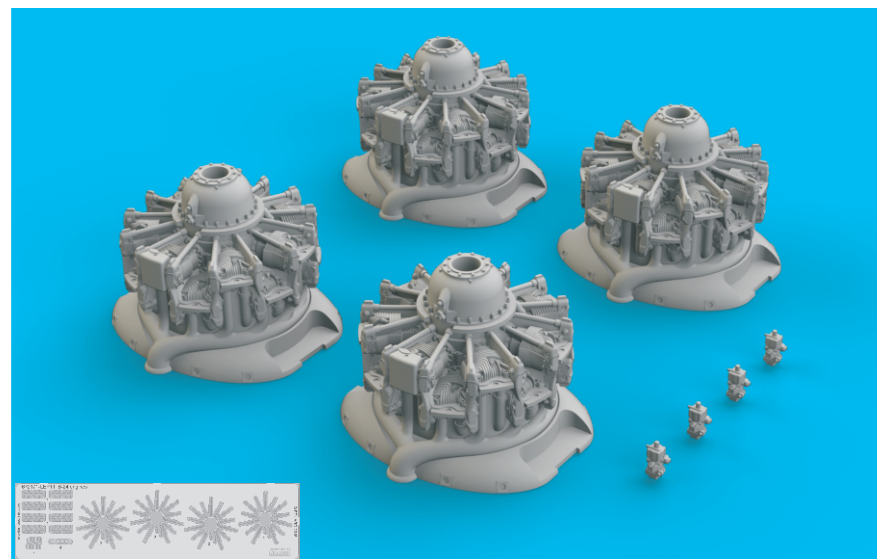

672 171 B-24 engines
for Hasegawa / Eduard kit - pro stavebnici Hasegawa / Eduard

1/72 scale

R11
4pcs.

R12
4pcs.

COLOURS

GSI Creos (GUNZE)			Mr.METAL COLOR	
AQUEOUS	Mr.COLOR			
H 2	C 2	BLACK		
H 8	C 8	SILVER		
H 12	C 33	FLAT BLACK		
H 51	C 11	LIGHT GULL GRAY		
H 76	C 61	BURNT IRON		

eduard
435 21 Obrnice 170
Czech Republic
www.eduard.com

www.eduard.com

672 171 B-24 engines
for Hasegawa / Eduard kit - pro stavebnici Hasegawa / Eduard

1/72

BEST ~~BRASS~~ RESIN AROUND!

- REMOVE
ODSTRANIT
- BEND
OHNOUT
- GRIND
OBROUSIT
- OPTION
VOLBA
- DRILL HOLE
VRTAT OTVOR
- REPLACE
NAHRADIT
- SYMMETRICAL ASSEMBLY
SYMETRICKÁ MONTÁŽ
- SCRIBE THE PANEL AND HOLES
RYTI
- REVERSE SIDE
OTOČIT

=

plastic part

= $\varnothing - 0,4mm$

*open carefully
holes in deflectors*

R11

**CORRECT
POSITION**

2

1