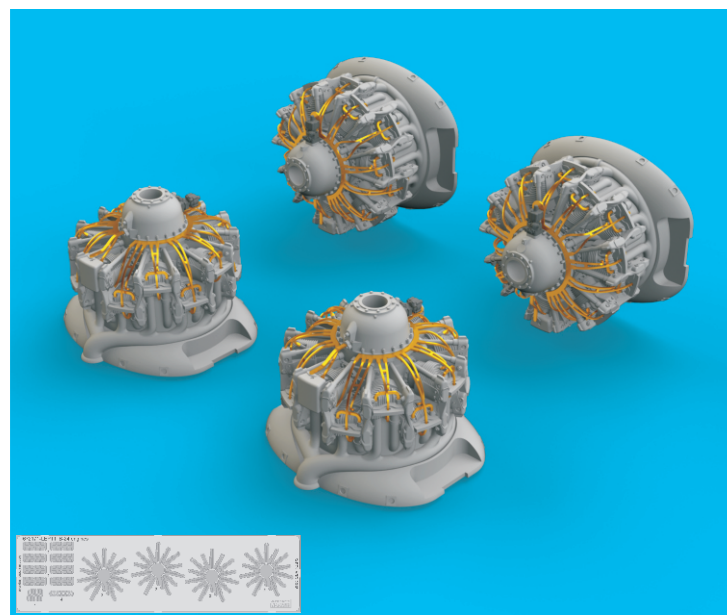

672 171 B-24 engines
for Hasegawa / Eduard kit - pro stavebnici Hasegawa / Eduard

1/72 scale

R11
4pcs.

R12
4pcs.

COLOURS

GSI Creos (GUNZE)			Mr.METAL COLOR	
AQUEOUS	Mr.COLOR			
H 2	C 2	BLACK		
H 8	C 8	SILVER		
H 12	C 33	FLAT BLACK		
H 51	C 11	LIGHT GULL GRAY		
H 76	C 61	BURNT IRON		

eduard
435 21 Obrnice 170
Czech Republic
www.eduard.com

www.eduard.com

672 171 B-24 engines
for Hasegawa / Eduard kit - pro stavebnici Hasegawa / Eduard

1/72

BEST ~~BRASS~~ RESIN AROUND!

- REMOVE
ODSTRANIT
- BEND
OHNOUT
- GRIND
OBROUSIT
- OPTION
VOLBA
- DRILL HOLE
VRTAT OTVOR
- REPLACE
NAHRADIT
- SYMMETRICAL ASSEMBLY
SYMETRICKÁ MONTÁŽ
- SCRIBE THE PANEL AND HOLES
RYTI
- REVERSE SIDE
OTOČIT

=

plastic part

= $\varnothing - 0,4mm$

*open carefully
holes in deflectors*

R11

**CORRECT
POSITION**

2

1