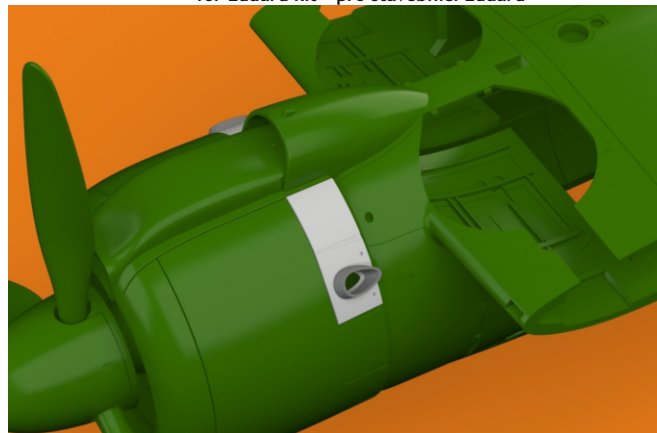

# 648 721 A6M2 Model 11 exhaust early

for Eduard kit - pro stavebnici Eduard

eduard  
BRASSIN  
*Print*

1/48 scale

R19

R20

R21

R22

# A6M2 Model 11 exhaust early

1/48

for Eduard kit - pro stavebnici Eduard

**eduard**

MC214  
DARK IRON

R19

CAMOUFLAGE  
COLOR

R20

plastic parts

CAMOUFLAGE  
COLOR

R21

MC214  
DARK IRON

R22

- |  |   |   |                     |
|--|---|---|---------------------|
|    | REMOVE<br>ODSTRANIT                       |  | BEND<br>OHNOUT      |
|    | GRIND<br>OBROUSIT                         |  | OPTION<br>VOLBA     |
|    | DRILL HOLE<br>VRTAT OTVOR                 |  | REPLACE<br>NAHRADIT |
|    | SYMMETRICAL ASSEMBLY<br>SYMETRICKA MONTAZ |   |                     |
|    | SCRIBE THE PANEL AND HOLES<br>RYTI        |   |                     |
|  | REVERSE SIDE<br>OTOČIT                    |   |                     |