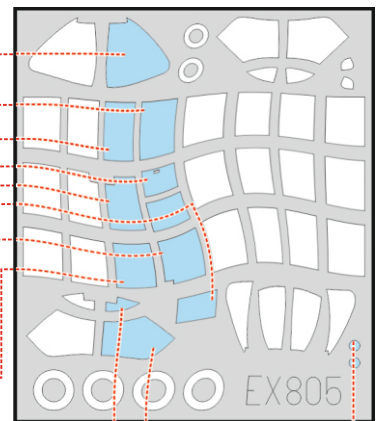

Z-226 TFace

LIQUID MASK

OUTSIDE

INSIDE